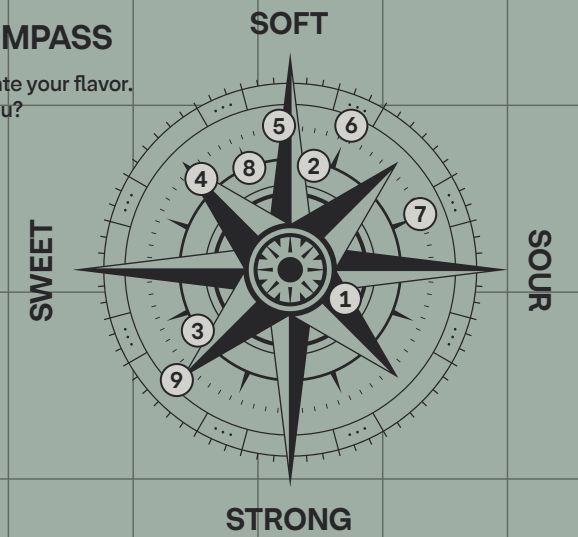

# COCKTAIL MAP

Welcome aboard the Spree Fumée. With our cocktail menu, you'll embark on a voyage through Berlin's famous bridges while enjoying our unique, handcrafted cocktail creations.

If you're unsure about your choice, the compass will guide you to find the perfect flavor. Order your ticket, and we say: "Anchors aweigh and cheers!"

↓  
**COCKTAIL COMPASS**  
Let the compass navigate your flavor.  
Which cocktail suits you?  
Let's find out!

**4. Moltkebrücke** 12.-  
Tanqueray No. 10 | Kumquat | Cranberry | Raspberry | Bergamot | Rosé | Cherry Tea | Lime | Almond